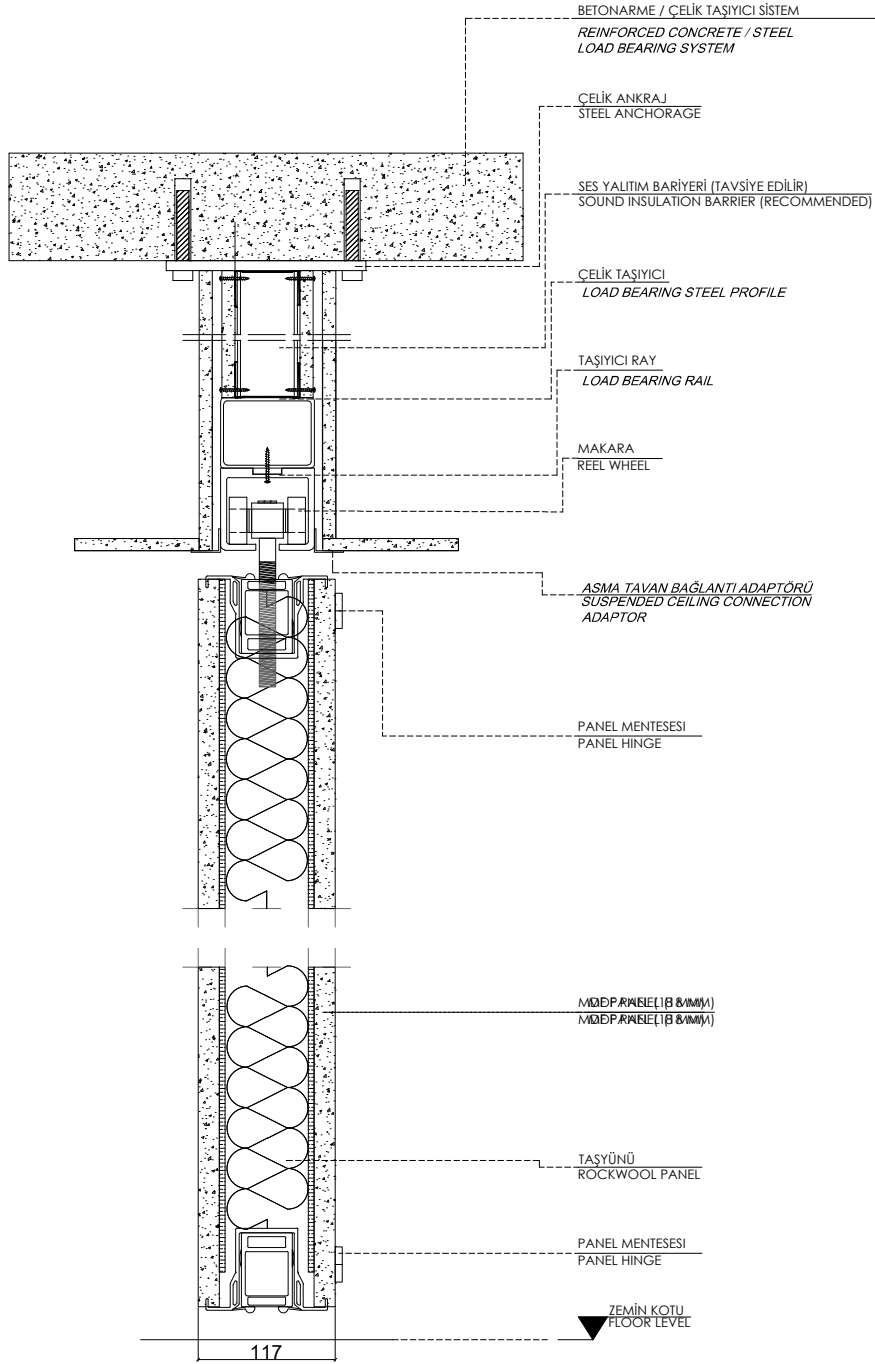

PANFOLD AUTO

DERZLİ TAVAN-RAY BAĞLANTI KESİTİ
CEILING-RAIL CONNECTION SECTION
ÜRÜN KODU: F2-R3-I
PRODUCT CODE: F2-R3-I