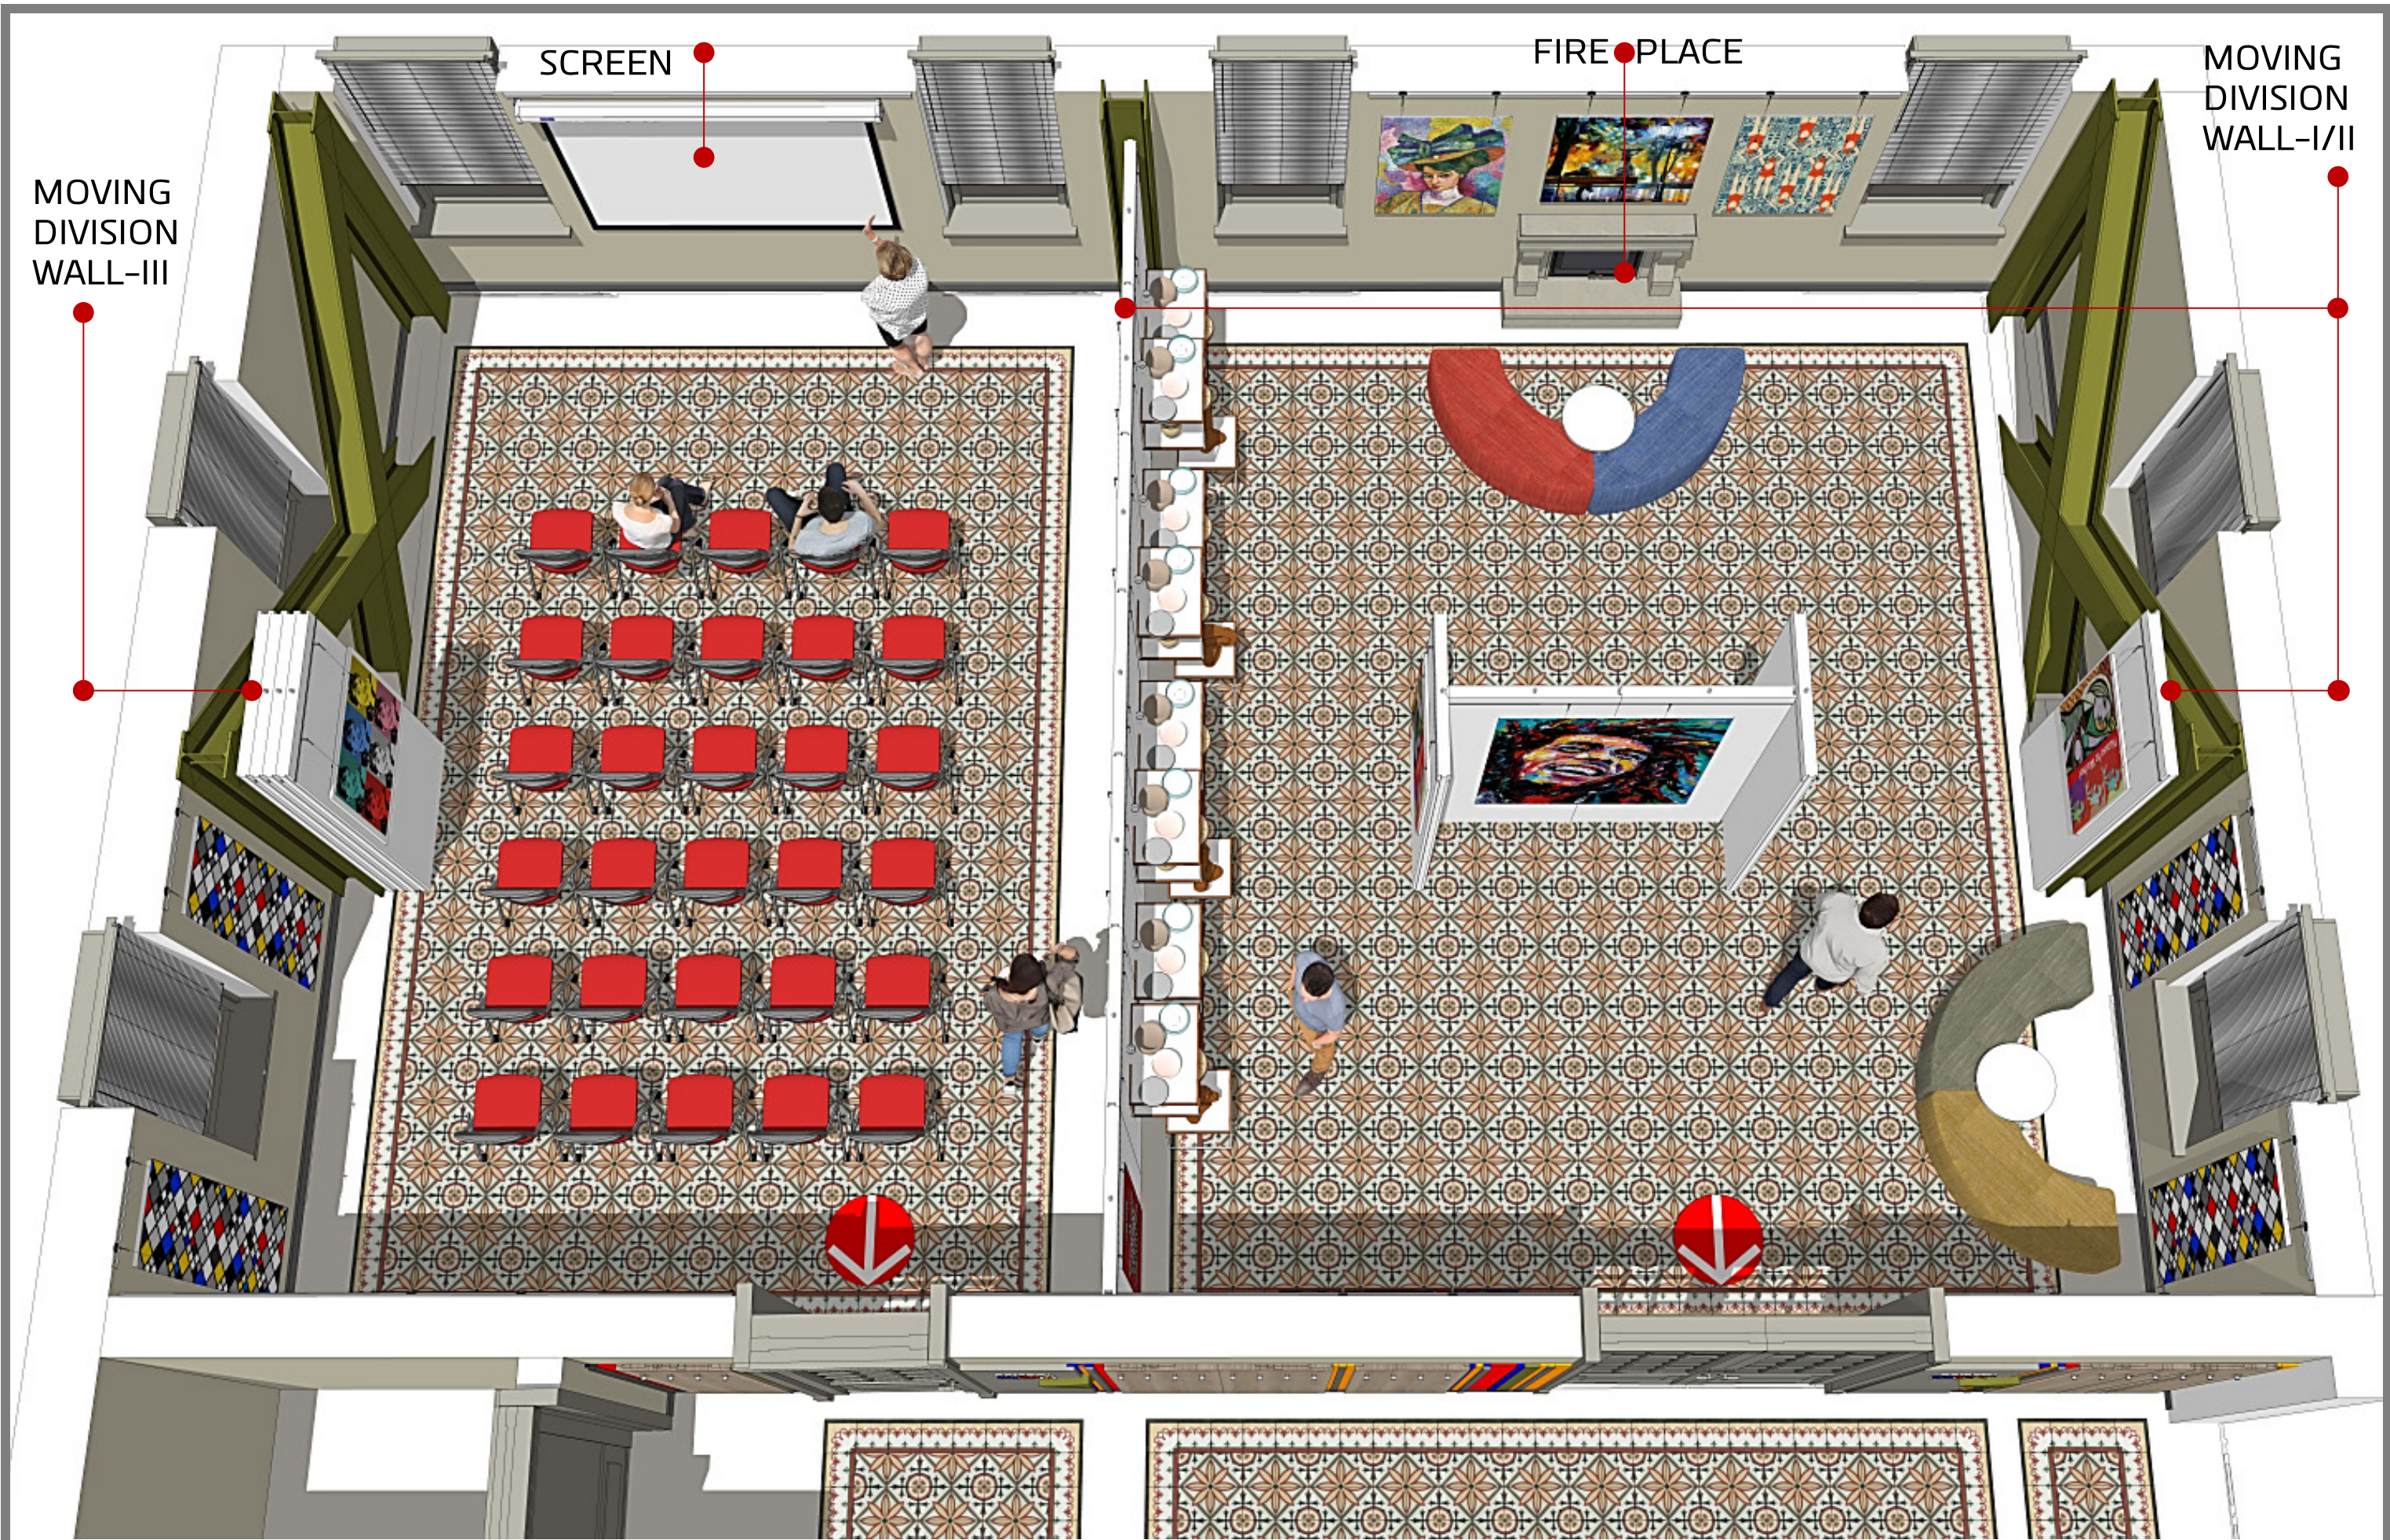

KLAVUZ RAY

ACI-BRISTOL-ÇOKMAKSATLI SALON HAREKETLİ PANELLER20180131

YENKUR®

MULTIPURPOSE HALL LAYOUT-III (HALL-II)

ACI-BRISTOL-ÇOKMAKSATLI SALON HAREKETLİ PANELLER20180131

SCREEN

FIRE PLACE

MOVING  
DIVISION  
WALL-I/II

MOVING  
DIVISION  
WALL-III

MULTIPURPOSE HALL LAYOUT-III

SEATING CORNER

PICTURE HANGERS

MOVING DIVISION WALL-III

MOVING DIVISION WALL-I

MOVING DIVISION WALL-II

ACI-BRISTOL-ÇOKMAKSATLI SALON HAREKETLİ PANELLER20180131

**YENKUR**

ACI-BRISTOL-ÇOKMAKSATLI SALON HAREKETLİ PANELLER20180131

**YENKUR**